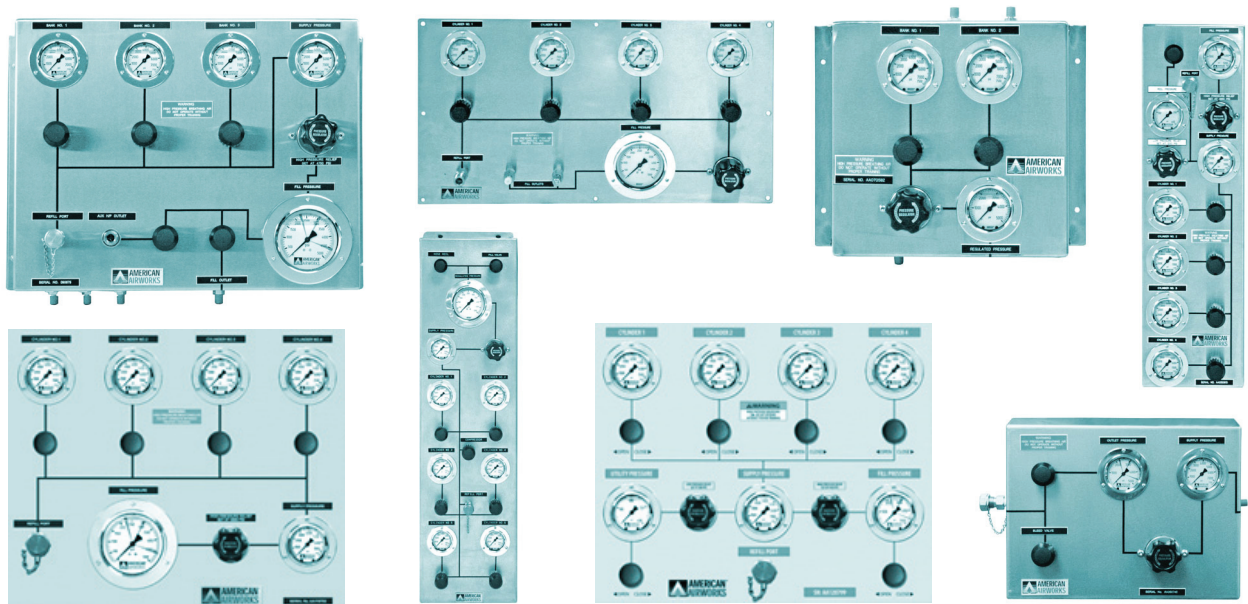

Products/Services

- Air Cascade Systems
- ASME Vessels
- Air Compressors
- Used Compressor
- Air Control Panels
- Air Filling Stations
- Air Trailers
- Booster Air/Oxygen
- Breathing Apparatus, Sperian
- CO Moisture Monitor, Electronic
- Confined Space Equipment
- DOT Cylinders
- Hose Reels, HP
- Hose Washers, Fire Hose
- Hose Dryers, Fire Hose
- Oxygen Refilling Systems
- Paintball Air Products
- PASS Devices, Grace
- PosiChek³
- Respirator Fit Testers
- Respirator Washers
- Salvage Water Vacuums
- SCBA Accessories
- SCBA Cylinder Brackets
- SCBA Storage Racks
- SCBA Software
- SCBA Wall Cases
- ThreadSavers
- Ultrasonic Cleaners
- Washer/Dryer, Fire Hose

American Airworks

Office: **304-683-4595** Fax: **304-683-3257**

Online: www.americanairworks.com • Email: sales@americanairworks.com

P.O.Box 1000 • Sophia, WV 25921-1000

578 Robert C. Byrd Dr. • Sophia, WV 25921